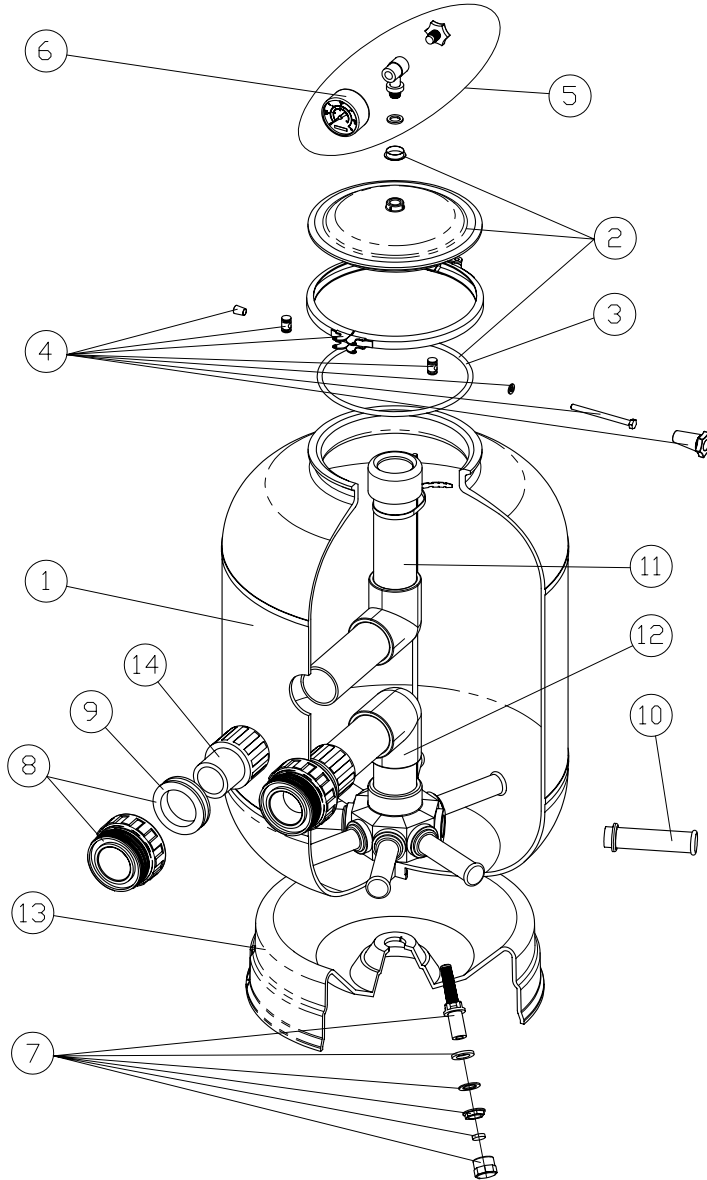

CODE: 04584 - 04585 - 04586

DESCRIPTION: CORONA FILTERS D.400-500-600

POS.	CODIGO	DESCRIPTION	POS.	CODIGO	DESCRIPTION
1	04584R0101	FILTER BODY D 400	10	4404300120	MANIFOLD ARM 160 mm
1	04585R0101	FILTER BODY D 500	10	4404300712	MANIFOLD ARM 225 mm
1	04586R0101	FILTER BODY D 600	11	00555R0810	COMPLETE DIFFUSER ASSEMBLY D 400
2	4404080102	TRANSPARENT LID + GASKET	11	00556R0810	COMPLETE DIFFUSER ASSEMBLY D 500
3	4404080101	LID 'O' RING	11	00557R0810	COMPLETE DIFFUSER ASSEMBLY D 600
4	4404080103	BLACK LOCKING FIXTURE 203	12	00555R0820	COLLECTOR ASSEMBLY D 400
5	4404080104	COMPLETE PRESSURE GAUGE UNIT	12	00556R0820	COLLECTOR ASSEMBLY D 500
6	4404010103	PRESSURE GAUGE 1/8" 3 KG./CM	12	00557R0820	COLLECTOR ASSEMBLY D 600
7	4404070105	DRAINAGE STRAINER NOZZLE 3/8"	13	04584R0102	FILTER BASE D 400
8	4404020103	1 1/2" FITTING + CONCAVE GASKET	13	04585R0102	FILTER BASE D 500
9	4404020112	CONCAVE GASKET 1 1/2"	13	04586R0102	FILTER BASE D 600
10	4404300119	MANIFOLD ARM 110 mm	14	059900100	EXTENDED UNION 1 1/2"